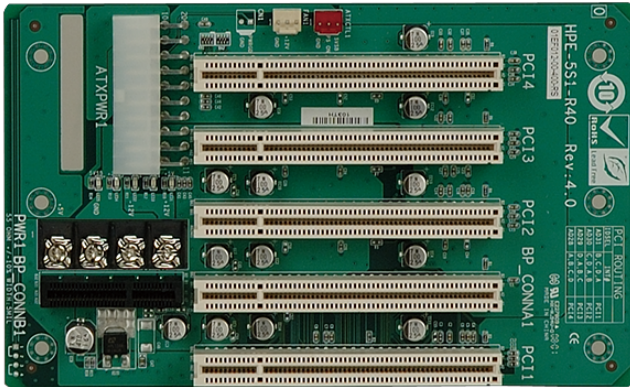

HPE-5S1

5-slot backplane with four PCI slots

Features

» 4 x PCI Slot

Specifications

I/O Interface	
Expansion	4 x PCI Slot

Ordering Information

RACK-500GW-R21	5U Height 5 Slots Full-size Chassis,White,W/O PSU,RoHS
RACK-500GB-R21	5U Height 5 Slots Full size Chassis,Black,W/O PSU,RoHS
PR-1500GW-R12	5-Slot Half size Chassis,White,W/O PSU,RoHS
HPE-5S1-R51	PCI/PCI Express Backplane with 4 PCI Slots,RoHS