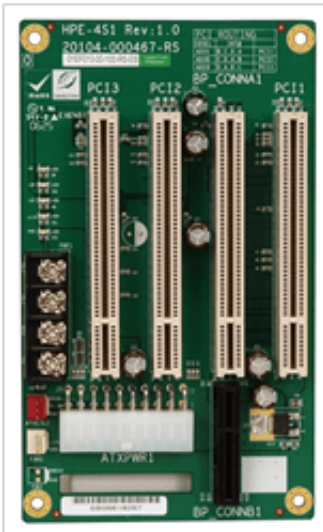

HPE-4S1

4-slot backplane with three PCI slots

Features

Specifications

I/O Interface

Expansion	3 x PCI Slot
-----------	--------------

Ordering Information

PAC-42GHW-R11	4-Slot Half size Chassis,White,W/O BP,W/O PSU,AT POWER SWITCH,RoHS
PAC-400GW-R11	5-Slot Half size Industrial Chassis,WHite color,W/O PSU,RoHS
HPE-4S1-R41	PCI/PCI Express Backplane with 3 PCI Slots,RoHS