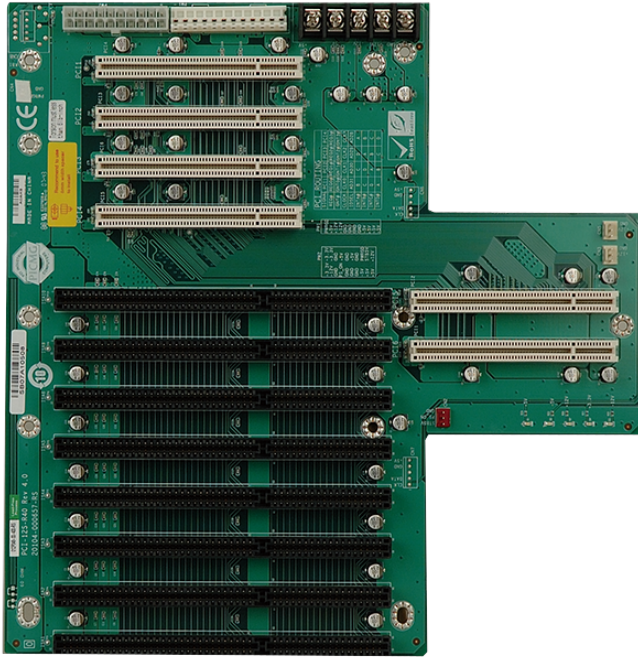

PCI-12S

12-slot backplane with four PCI slots and seven ISA slots

Features

- » 4 x PCI Slot
- » 7 x ISA Slot

Specifications

I/O Interface	
Expansion	4 x PCI Slot
	7 x ISA Slot
Power	
Power Supply	Support AT/ATX mode

Ordering Information

RACK-3000GW-R21	4U 14-Slot Rackmount Chassis,White,ATX Power Switch,W/O PSU,RoHS
RACK-3000GB-R21	4U 14-Slot Rackmount Chassis,Black,ATX Power Switch,W/O PSU,RoHS
PCI-12S-RS-R40	12-Slot 4PCI 7ISA Backplane,RoHS