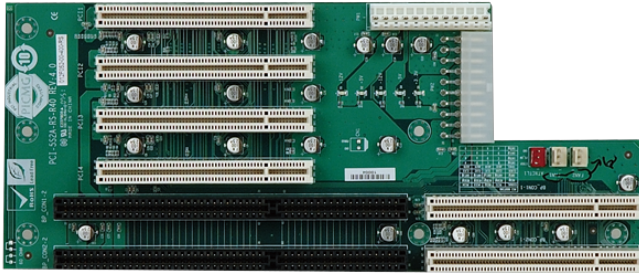

PCI-5S2A

5-slot ATX power backplane with four PCI slots and one ISA slot

Features

- » 4 x PCI Slot
- » 1 x ISA Slot

Specifications

I/O Interface	
Expansion	4 x PCI Slot
	1 x ISA Slot
Power	
Power Supply	Support AT/ATX mode

Ordering Information

RACK-500GW-R21	5U Height 5 Slots Full-size Chassis,White,W/O PSU,RoHS
RACK-500GB-R21	5U Height 5 Slots Full size Chassis,Black,W/O PSU,RoHS
PCI-5S2A-RS-R40	5-Slot ISA/PCI Backplane w/ATX_PWR,10pcs/box,RoHS