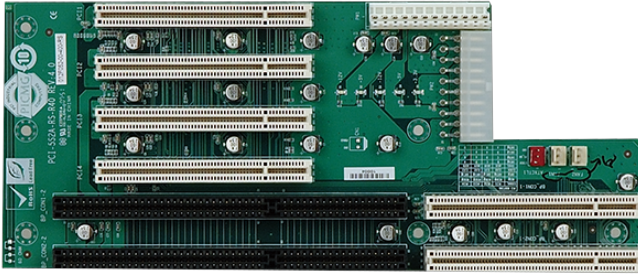

PCI-5S2

5-slot AT power backplane with four PCI slots and one ISA slot

Features

- » 4 x PCI Slot
- » 1 x ISA Slot

Specifications

I/O Interface	
Expansion	4 x PCI Slot 1 x ISA Slot
Power	
Power Supply	Support AT/ATX mode

Ordering Information

RACK-500GW-R21	5U Height 5 Slots Full-size Chassis,White,W/O PSU,RoHS
RACK-500GB-R21	5U Height 5 Slots Full size Chassis,Black,W/O PSU,RoHS
PCI-5S2-RS-R40	5-Slot ISA/PCI Backplane 10pcs/box,RoHS