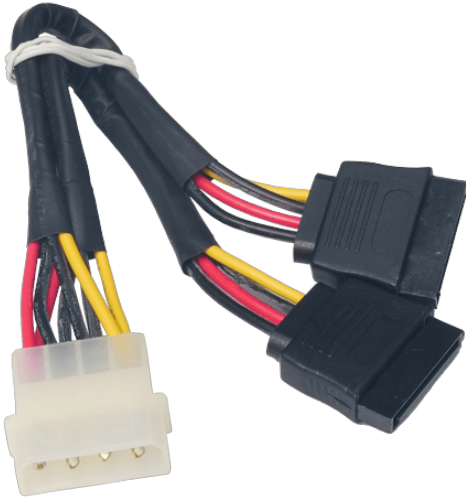

**32102-000100-200-RS**

SATA Power cable

### Features

- » WIRE CABLE
- » POWER CABLE
- » SERIAL ATA POWER CABLE
- » 150MM, 18AWG
- » (A)MOLEX 8981-4M P=5.08
- » (B)SATA 15P 180° X2
- » ONE PCS PKG W/ LABEL
- » RoHS

### Specifications

Description	
Description	WIRE CABLE;POWER CABLE;SERIAL ATA POWER CABLE;3;150MM;18AWG;(A)MOLEX 8981-4M P=5.08;(B)SATA 15P 180° X2;ONE PCS PKG W/ LABEL;RoHS
Dimensions	
Dimensions	Length: 150mm
Key Features	
Key Features	SATA Power cable

### Ordering Information

32102-000100-200-RS	WIRE CABLE;POWER CABLE;SERIAL ATA POWER CABLE;3;150MM;18AWG;(A)MOLEX 8981-4M P=5.08;(B)SATA 15P 180° X2;ONE PCS PKG W/ LABEL;RoHS
---------------------	---