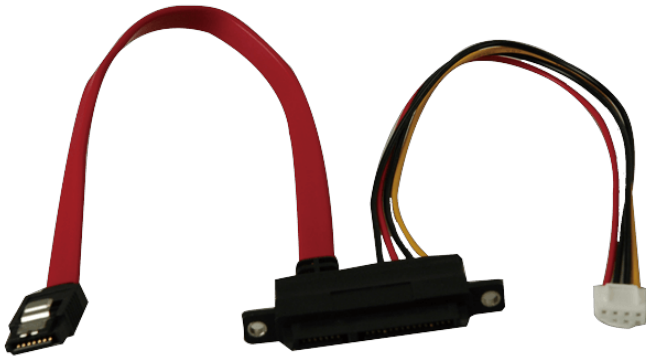

32801-000100-300-RS

SATA HDD cable

Features

Specifications

General	
Output Connector	Cable type: SATA + Power cable
	Connector: 4-pin PH 2.54 mm
Dimensions	
Dimensions	SATA cable 20 cm
	Power cable 20 cm

Ordering Information

32801-000100-300-RS	SATA CABLE;SATA CABLE;;3;200MM;26AWG;SATA 7+15P FEMALE 180°;SATA 7P FEMALE 180°+LOCK;JST XHP-4 P=2.5;,,,,,,;ONE PCS PKG W/ LABEL;,,,,SHANGHAI YING YU;RoHS
---------------------	--