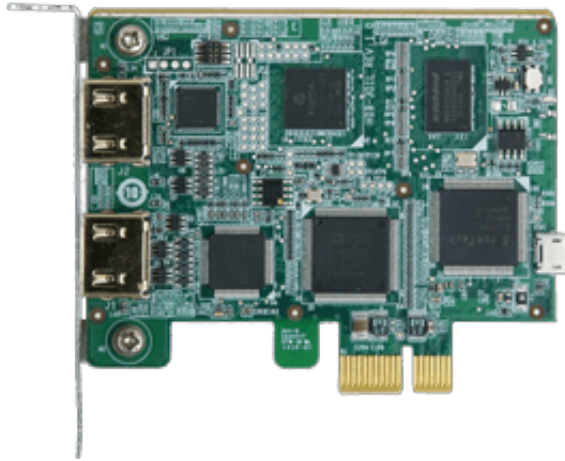

HDC-301EL

PCI Express Video/Audio Capture Card with One Channel HDMI™ Input and One Channel HDMI™ Bypass Output, 1920x1080@30p, and H.264 Hardware Encoder

Features

- » 1-channel HDMI™ input with H.264 hardware compression and 1-channel HDMI™ bypass output
- » High quality video recording up to 1080p30
- » HDMI™ bypass output supports video no delay pass through up to 1080p60, so you can watch video while recording
- » Provides DirectShow filter
- » Low Power Consumption
- » Low-Profile PCIe card
- » Windows/Linux OS supported

Specifications

Appearance	
Dimension	83.82 mm x 64.41 mm
Audio Processing	
Audio Compression	MPEG4-AAC
Audio Sampling Frequencies	44.1k, 48k Hz
Recording Data rate	128kbps
Capture Interface	
Audio Input	1 x Audio Input Channel
	1 x Audio Input-HDMI™(stereo)
Audio Output	1 x Audio Output-HDMI™(stereo)
	1 x Audio Output Channel
Interface Type	1 x PCIe x 1
Video Input	1 x Video Input Channel
	1 x Video Input-HDMI™
Video Output	1 x Video Output Channel(1080p60)
	1 x Video Output-HDMI™
Environment	
Operating Temperature	0°C ~ 60°C (32° ~ 140°F), non-condensing
Functionality	
Multiple Card Support	4 cards, 4 channels
Scaling	Video scaling down compression
Others	
Power Consumption	4.5W
Software Support	
SDK	1 x Linux
	1 x Windows
OS Support	1 x Microsoft Windows 7 32-bit
	1 x Linux Ubuntu(16.04 (64-bit) (Kernel version: 4.4.0-21-generic))
	1 x Microsoft Windows 7 64-bit
System Requirement	
CPU	Intel® Core™ 2 Duo 2.4GHz or above

Ordering Information

HDC-301EL-R10	PCI Express Video/Audio Capture Card with one HDMI™ input and one HDMI™ output, 1920x1080@30p, and H.264 codec transcoding
---------------	--

Packing List

1 x HDC-301EL	1 x QIG
---------------	---------