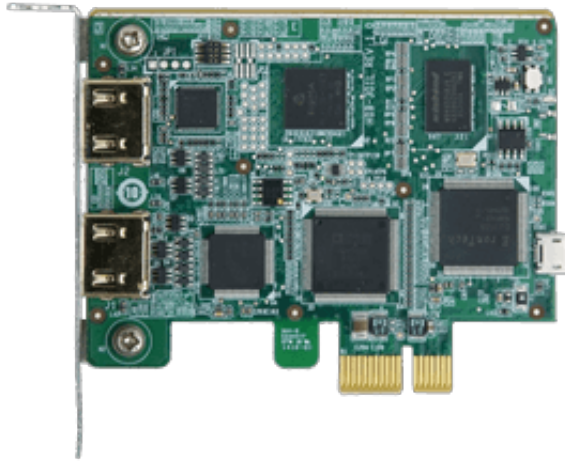

HDC-301EL

PCI Express Video/Audio Capture Card with One Channel HDMI™ Input and One Channel HDMI™ Bypass Output, 1920x1080@30p, and H.264 Hardware Encoder

Features

- » 1-channel HDMI™ input with H.264 hardware compression and 1-channel HDMI™ bypass output
- » High quality video recording up to 1080p30
- » HDMI™ bypass output supports video no delay pass through up to 1080p60, so you can watch video while recording
- » Provides DirectShow filter
- » Low Power Consumption
- » Low-Profile PCIe card
- » Windows/Linux OS supported

Specifications

Appearance	
Dimension	83.82 mm x 64.41 mm
Audio Processing	
Audio Compression	MPEG4-AAC
Audio Sampling Frequencies	44.1k, 48k Hz
Recording Data rate	128kbps
Capture Interface	
Audio Input	1 x Audio Input Channel 1 x Audio Input-HDMI™(stereo)
Audio Output	1 x Audio Output-HDMI™(stereo) 1 x Audio Output Channel
Interface Type	1 x PCIe x 1
Video Input	1 x Video Input Channel 1 x Video Input-HDMI™
Video Output	1 x Video Output Channel(1080p60) 1 x Video Output-HDMI™
Environment	
Operating Temperature	0°C ~ 60°C (32° ~ 140°F), non-condensing
Functionality	
Multiple Card Support	4 cards, 4 channels
Scaling	Video scaling down compression
Others	
Power Consumption	4.5W
Software Support	
SDK	1 x Linux 1 x Windows
OS Support	1 x Microsoft Windows 7 32-bit 1 x Linux Ubuntu(16.04 (64-bit) (Kernel version: 4.4.0-21-generic)) 1 x Microsoft Windows 7 64-bit
System Requirement	
CPU	Intel® Core™ 2 Duo 2.4GHz or above

Ordering Information

HDC-301EL-R10	PCI Express Video/Audio Capture Card with one HDMI™ input and one HDMI™ output, 1920x1080@30p, and H.264 codec transcoding
---------------	--

Packing List

1 x HDC-301EL	1 x QIG
---------------	---------