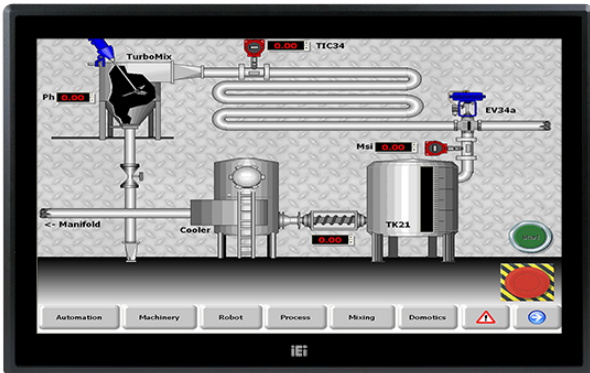

# DM-F24A

17"~24" DM-F IP65 Industrial Monitor

## Features

- » Robust IP65 aluminum front bezel
- » Aesthetic ultra-thin bezel for seamless panel mount installation
- » Wide range 9V~36V DC input
- » HDMI / DisplayPort / VGA flexible video input solution
- » Projected capacitive multi-touch and resistive single touch options
- » Wide temperature support

## Ordering Information

---

DM-F24A/PC-R30

24" 250 cd/m<sup>2</sup> FHD LCD monitor, Aluminum front panel, Black color, W/ USB projected capacitive touch screen, 9 ~36V DC input, R30