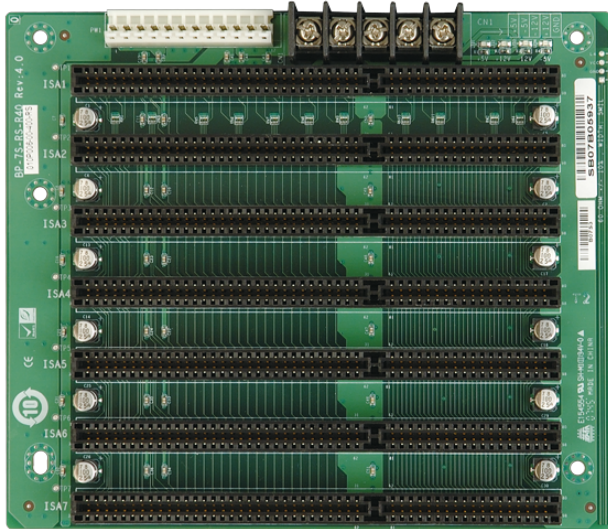

# BP-7S

7-slot backplane with seven ISA slots

## Features

- » 7 x ISA Slot
- » Support AT mode

## Specifications

I/O Interface	
Expansion	7 x ISA Slot
Power	
Power Supply	Support AT mode

## Ordering Information

PAC-700GB-R11	7-Slot Half size chassis,Black,W/O PSU,RoHS
PAC-1700GB-R20	7-Slot Full size Chassis,Black,W/O PSU,RoHS
BP-7S-RS-R40	7-Slot ISA PASSIVE Backplane 10pcs/box,RoHS