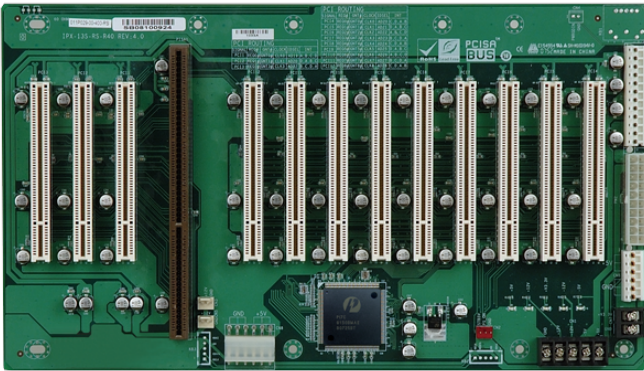

# IPX-13S

13-slot backplane with twelve PCI slots

## Features

- » 12 x PCI Slot
- » Support AT/ATX mode

## Specifications

I/O Interface	
Expansion	12 x PCI Slot
Power	
Power Supply	Support AT/ATX mode