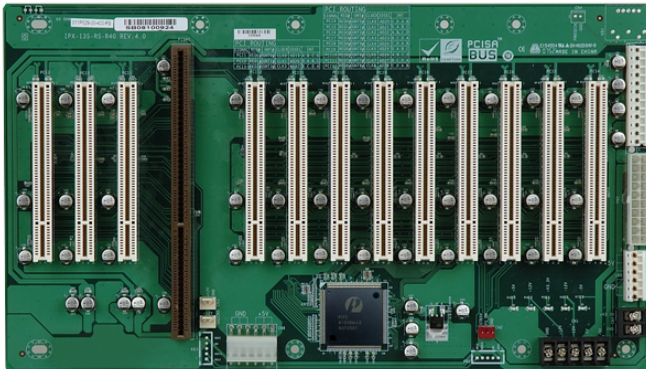

# IPX-13S

13-slot backplane with twelve PCI slots

## Features

- » 12 x PCI Slot
- » Support AT/ATX mode

## Specifications

I/O Interface	
Expansion	12 x PCI Slot
Power	
Power Supply	Support AT/ATX mode