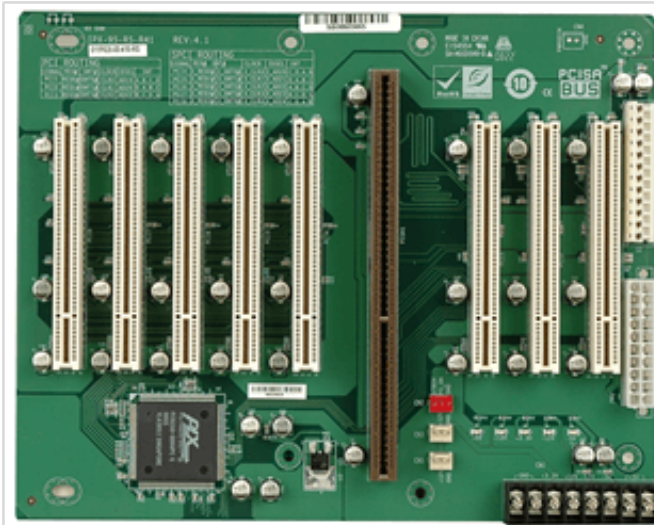

# IPX-9S

9-slot backplane with eight PCI slots

## Specifications

I/O Interface	
Expansion	8 x PCI Slot
Power	
Power Supply	Support AT/ATX mode

## Ordering Information

PAC-125GW-R11	10-Slot Full size chassis,White,W/O PSU,RoHS
IPX-9S-RS-R41	PCISA/PCI 9 Slots Backplane,PLX PCI6150HINT HB4,RoHS