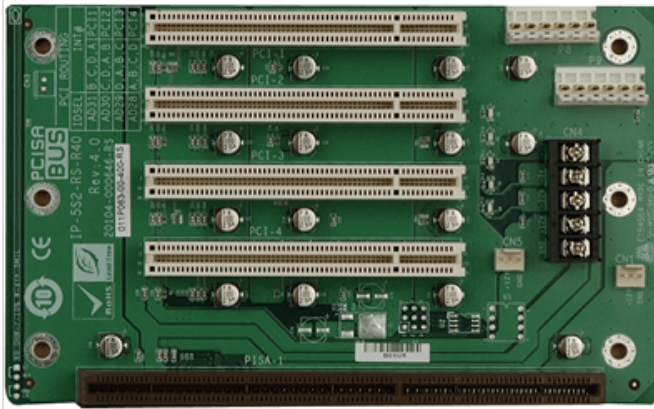

# IP-5S2-RS

5-slot backplane with three PCI slots

## Specifications

Chassis	
Chassis	PR-1500G
Expansion Slots	
PCI Slot	4
PSU Type	
PSU Type	AT
Total Slot	
Total Slot	5