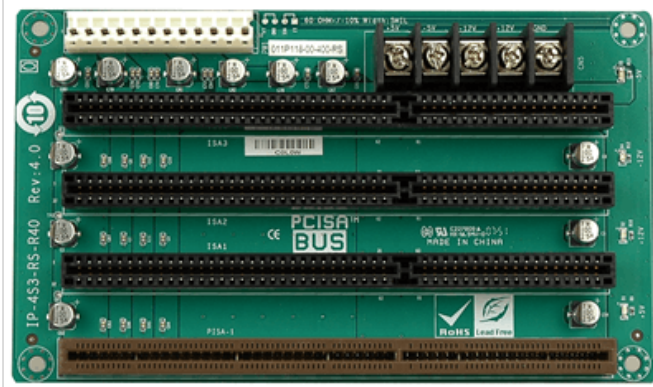

IP-4S3-RS

4-slot backplane with three ISA slots

Features

Specifications

Total Slot	Total Slot
Expansion Slots	ISA Slot
PSU Type	PSU Type
Chassis	Chassis

Ordering Information

IP-4S3-RS-R40	PCISA 4-Slot PASSIVE Backplane 10pcs/box,RoHS
PAC-42GHW-R11	4-Slot Half size Chassis,White,W/O BP,W/O PSU,AT POWER SWITCH,RoHS
PAC-400GW-R11	5-Slot Half size Industrial Chassis,WHITE color,W/O PSU,RoHS