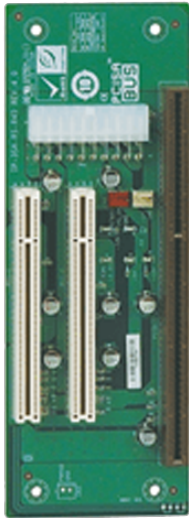

IP-3SA-RS

3-slot backplane with two PCI slots

Features

Specifications

Chassis	
Chassis	PR-1300G
Expansion Slots	
PCI Slot	2
PSU Type	
PSU Type	ATX
Total Slot	
Total Slot	3

Ordering Information

IP-3SA-RS-R40	PCISA 3-Slot PASSIVE Backplane ATX 10pcs/box,RoHS
---------------	---