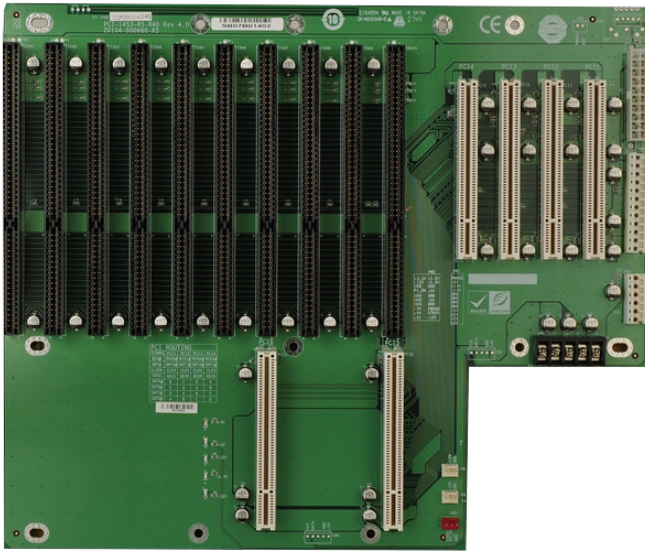

PCI-14S3

14-slot backplane with four PCI slots and nine ISA slots

Features

- » 4 x PCI Slot
- » 9 x ISA Slot

Specifications

I/O Interface	
Expansion	4 x PCI Slot 9 x ISA Slot
Power	
Power Supply	Support AT/ATX mode

Ordering Information

RACK-360GW-R22	4U 14-Slot Rackmount Chassis,FP With USB,White,AT Power Switch,W/O PSU,RoHS
RACK-360GB-R22	4U 14-Slot Rackmount Chassis,FP With USB,Black,AT Power Switch,W/O PSU,RoHS
RACK-305GW-R22	4U 14-Slot Rackmount Chassis,White,AT Power Switch,W/O PSU,RoHS
RACK-305GB-R22	4U 14-Slot Rackmount Chassis,Black,AT Power Switch,W/O PSU,RoHS
RACK-3000GW-R21	4U 14-Slot Rackmount Chassis,White,ATX Power Switch,W/O PSU,RoHS
RACK-3000GB-R21	4U 14-Slot Rackmount Chassis,Black,ATX Power Switch,W/O PSU,RoHS
PCI-14S3-RS-R40	14-Slot 4PCI 9ISA Backplane,RoHS