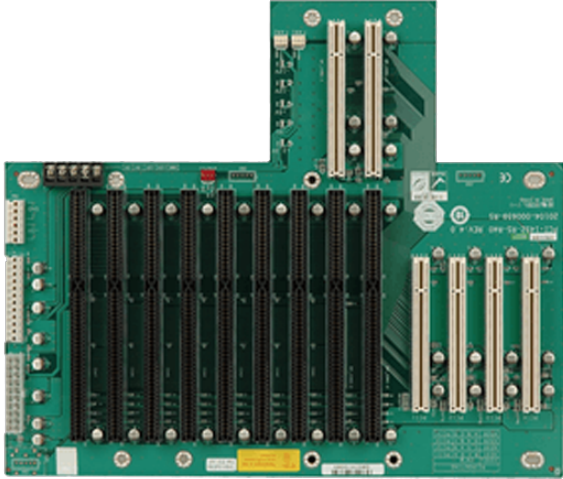

PCI-14S2

14-slot backplane with four PCI slots and eight ISA slots

Features

Specifications

I/O Interface	
Expansion	4 x PCI Slot
	8 x ISA Slot
Power	
Power Supply	Support AT/ATX mode

Ordering Information

RACK-360GW-R22	4U 14-Slot Rackmount Chassis,FP With USB,White,AT Power Switch,W/O PSU,RoHS
RACK-360GB-R22	4U 14-Slot Rackmount Chassis,FP With USB,Black,AT Power Switch,W/O PSU,RoHS
RACK-305GW-R22	4U 14-Slot Rackmount Chassis,White,AT Power Switch,W/O PSU,RoHS
RACK-305GB-R22	4U 14-Slot Rackmount Chassis,Black,AT Power Switch,W/O PSU,RoHS
RACK-3000GW-R21	4U 14-Slot Rackmount Chassis,White,ATX Power Switch,W/O PSU,RoHS
RACK-3000GB-R21	4U 14-Slot Rackmount Chassis,Black,ATX Power Switch,W/O PSU,RoHS
PCI-14S2-RS-R40	14-Slot 4PCI 8ISA Backplane,RoHS