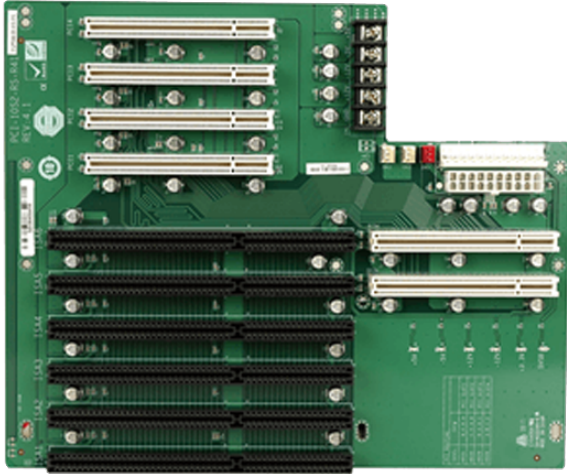

# PCI-10S2

10-slot backplane with four PCI slots and five ISA slots

## Specifications

I/O Interface	
Expansion	4 x PCI Slot
	5 x ISA Slot
Power	
Power Supply	Support AT/ATX mode