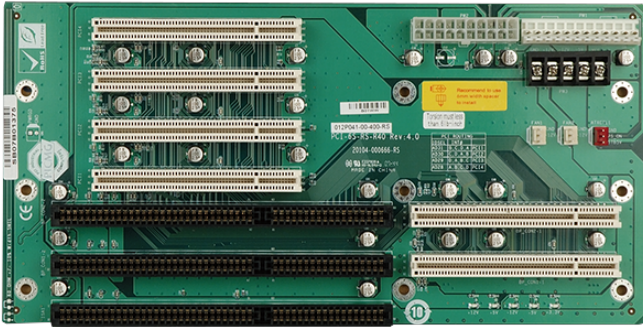

## PCI-6S

6-slot backplane with four PCI slots and two ISA slots

### Features

- » 4 x PCI Slot
- » 2 x ISA Slot
- » Support AT/ATX mode

### Specifications

|               |                     |
|---------------|---------------------|
| I/O Interface |                     |
| Expansion     | 4 x PCI Slot        |
|               | 2 x ISA Slot        |
| Power         |                     |
| Power Supply  | Support AT/ATX mode |