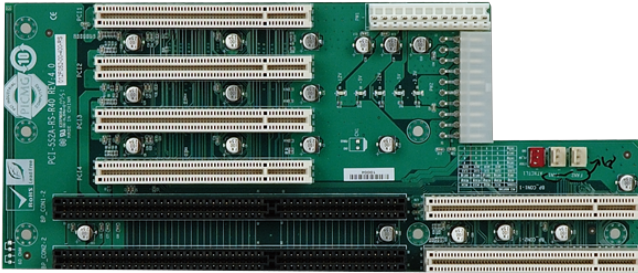

PCI-5S2A

5-slot ATX power backplane with four PCI slots and one ISA slot

Features

- » 4 x PCI Slot
- » 1 x ISA Slot

Specifications

| I/O Interface | |
|---------------|---------------------|
| Expansion | 4 x PCI Slot |
| | 1 x ISA Slot |
| Power | |
| Power Supply | Support AT/ATX mode |

Ordering Information

| | |
|-----------------|--|
| RACK-500GW-R21 | 5U Height 5 Slots Full-size Chassis,White,W/O PSU,RoHS |
| RACK-500GB-R21 | 5U Height 5 Slots Full size Chassis,Black,W/O PSU,RoHS |
| PCI-5S2A-RS-R40 | 5-Slot ISA/PCI Backplane w/ATX_PWR,10pcs/box,RoHS |