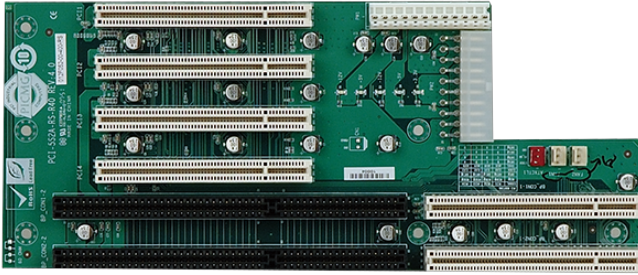

# PCI-5S2

5-slot AT power backplane with four PCI slots and one ISA slot

## Features

- » 4 x PCI Slot
- » 1 x ISA Slot

## Specifications

I/O Interface	
Expansion	4 x PCI Slot
	1 x ISA Slot
Power	
Power Supply	Support AT/ATX mode