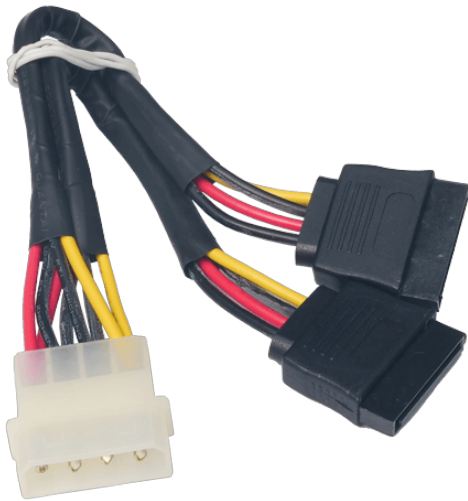

# 32102-000100-200-RS

SATA Power cable

## Features

- » WIRE CABLE
- » POWER CABLE
- » SERIAL ATA POWER CABLE
- » 150MM, 18AWG
- » (A)MOLEX 8981-4M P=5.08
- » (B)SATA 15P 180° X2
- » ONE PCS PKG W/ LABEL
- » RoHS

## Specifications

Description	
Description	WIRE CABLE;POWER CABLE;SERIAL ATA POWER CABLE;3;150MM;18AWG;(A)MOLEX 8981-4M P=5.08;(B)SATA 15P 180° X2;ONE PCS PKG W/ LABEL;RoHS
Dimensions	
Dimensions	Length: 150mm
Key Features	
Key Features	SATA Power cable

## Ordering Information

32102-000100-200-RS	WIRE CABLE;POWER CABLE;SERIAL ATA POWER CABLE;3;150MM;18AWG;(A)MOLEX 8981-4M P=5.08;(B)SATA 15P 180° X2;ONE PCS PKG W/ LABEL;RoHS
---------------------	---