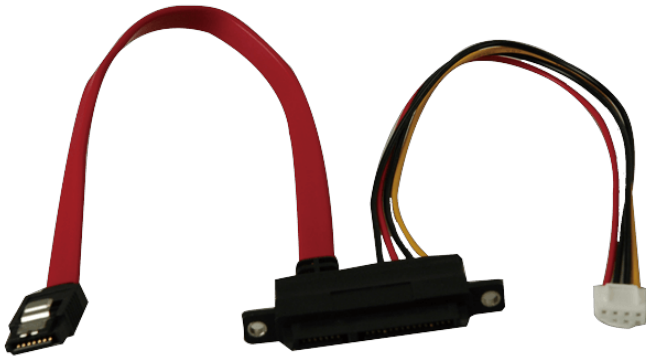

32801-000100-300-RS

SATA HDD cable

Features

Specifications

General	
Output Connector	Cable type: SATA + Power cable
	Connector: 4-pin PH 2.54 mm
Dimensions	
Dimensions	SATA cable 20 cm
	Power cable 20 cm

Ordering Information

32801-000100-300-RS	SATA CABLE;SATA CABLE;;3;200MM;26AWG;SATA 7+15P FEMALE 180°;SATA 7P FEMALE 180°+LOCK;JST XHP-4 P=2.5;,,,,,,;ONE PCS PKG W/ LABEL;,,,,;SHANGHAI YING YU;RoHS
---------------------	---