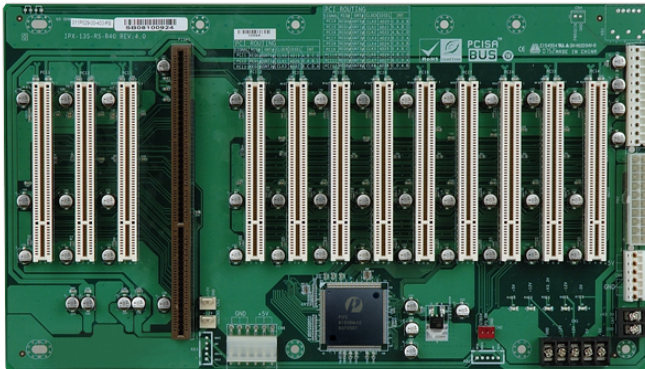

IPX-13S

13-slot backplane with twelve PCI slots

Features

- » 12 x PCI Slot
- » Support AT/ATX mode

Specifications

I/O Interface	
Expansion	12 x PCI Slot
Power	
Power Supply	Support AT/ATX mode

Ordering Information

RACK-360GW-R22	4U 14-Slot Rackmount Chassis,FP With USB,White,AT Power Switch,W/O PSU,RoHS
RACK-360GB-R22	4U 14-Slot Rackmount Chassis,FP With USB,Black,AT Power Switch,W/O PSU,RoHS
RACK-305GW-R22	4U 14-Slot Rackmount Chassis,White,AT Power Switch,W/O PSU,RoHS
RACK-305GB-R22	4U 14-Slot Rackmount Chassis,Black,AT Power Switch,W/O PSU,RoHS
RACK-3000GW-R21	4U 14-Slot Rackmount Chassis,White,ATX Power Switch,W/O PSU,RoHS
RACK-3000GB-R21	4U 14-Slot Rackmount Chassis,Black,ATX Power Switch,W/O PSU,RoHS
IPX-13S-RS-R40	PCISA/PCI 13 Slots Backplane,PLX PCI6150HINT HB4,RoHS