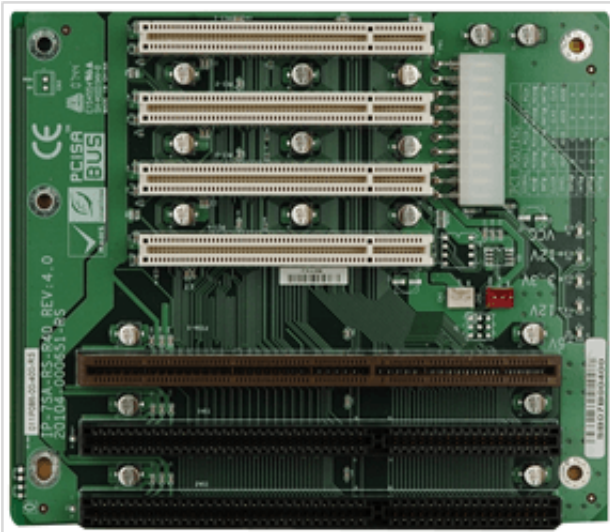

IP-7SA-RS

7-slot backplane with three PCI slots and two ISA slots

Features

Specifications

Chassis	
Chassis	PAC-700G
	PAC-1700G
Expansion Slots	
ISA Slot	2
PCI Slot	4
PSU Type	
PSU Type	ATX
Total Slot	
Total Slot	7

Ordering Information

IP-7SA-RS-R40	PCISA 7-Slot 4PCI 2ISA PASSIVE Backplane ATX 10pcs/box,RoHS
PAC-1700GB-R20	7-Slot Full size Chassis,Black,W/O PSU,RoHS
PAC-700GB-R11	7-Slot Half size chassis,Black,W/O PSU,RoHS