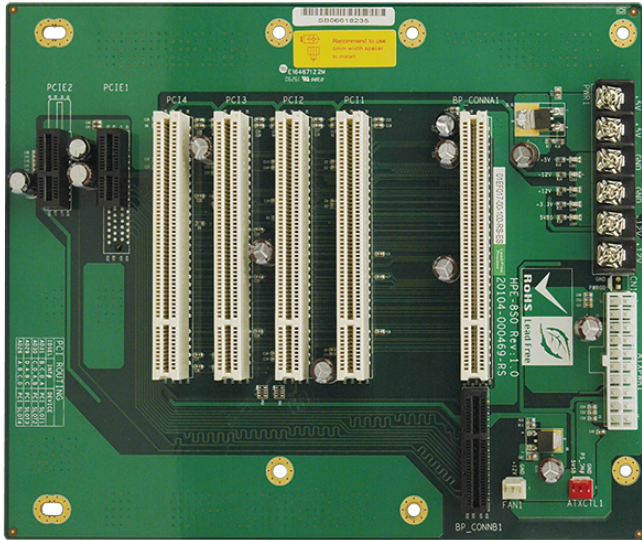

# HPE-8S0

7-slot backplane with four PCI slots and two PCIe x1 slots

## Features

- » 1 x PCIe x1
- » 4 x PCI Slot

## Specifications

I/O Interface	
Expansion	1 x PCIe x1
	4 x PCI Slot

## Ordering Information

HPE-8S0-R41	PCI/PCI Express Backplane with 4 PCI, 2 PCIe x1 Slots,RoHS
-------------	--