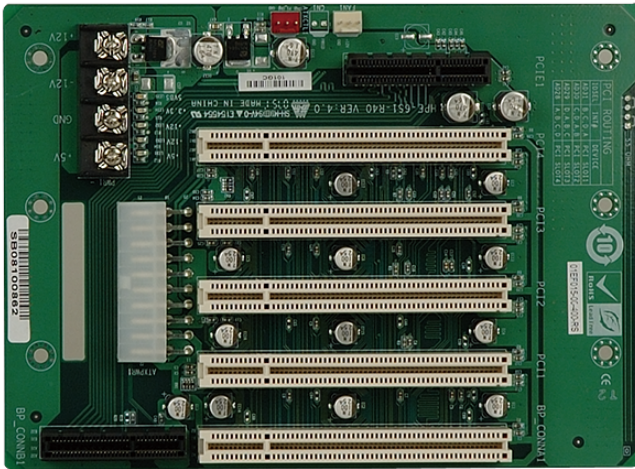

## HPE-6S1

6-slot backplane with four PCI slots and one PCIe x4 slot

### Features

- » 1 x PCIe x4
- » 4 x PCI Slot

### Specifications

| I/O Interface |              |
|---------------|--------------|
| Expansion     | 1 x PCIe x4  |
|               | 4 x PCI Slot |