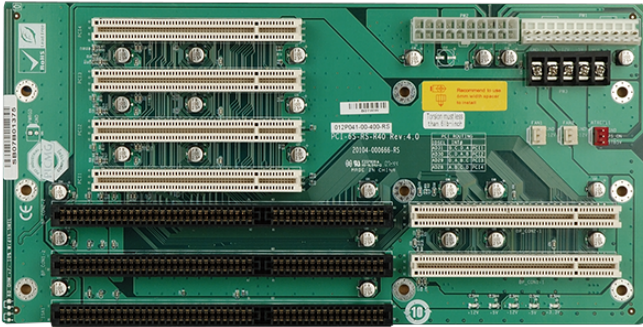

## PCI-6S

6-slot backplane with four PCI slots and two ISA slots

## Features

- » 4 x PCI Slot
- » 2 x ISA Slot
- » Support AT/ATX mode

## Specifications

I/O Interface	
Expansion	4 x PCI Slot 2 x ISA Slot
Power	
Power Supply	Support AT/ATX mode

## Ordering Information

PCI-6S-RS-R40	6-Slot 4PCI 2ISA Backplane,RoHS
PAC-106GW-R21	6-Slot Full size Chassis,White,W/O PSU,RoHS
PAC-1000GB-R20	6-Slot Full size Chassis,Black,W/O PSU,RoHS