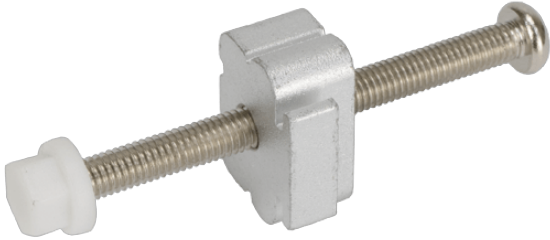

週邊設備 > 安裝套件與支架

PK-S24M

A set of Panel Mounting Kit is composed of a clamp and screw

Features

Maritime Panel Mounting Kit

x12

Specifications

Dimensions	
Dimensions	222 x 432 x 252 mm
Material	
Material	Aluminum
Weight	
Weight	3.12 Kg
Key Features	
Key Features	12 mounting kits for S24M

Ordering Information

PK-S24M-R10	S24M panel mount kit, silver color, R10
-------------	---