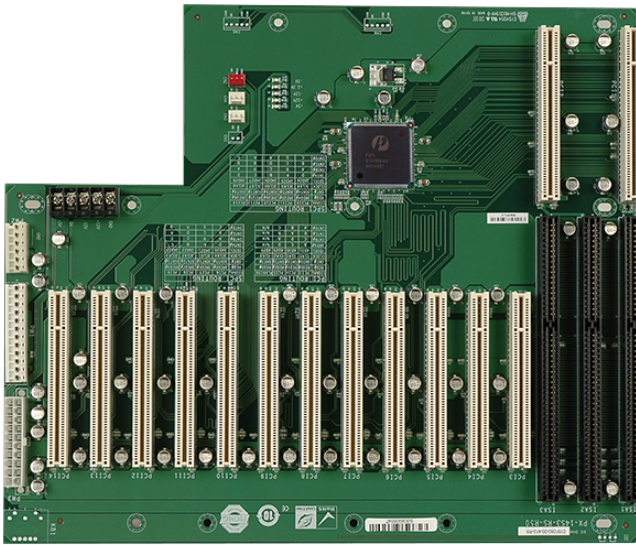

# PX-14S3

14-slot backplane with twelve PCI slots and two ISA slots

## Features

- » 12 x PCI Slot
- » 2 x ISA Slot
- » Support AT/ATX mode

## Specifications

Physical Characteristics	
Mounting	RACK-305G
	RACK-360G
	RACK-3000G
I/O Interface	
Expansion	12 x PCI Slot
	2 x ISA Slot
Power	
Power Supply	Support AT/ATX mode