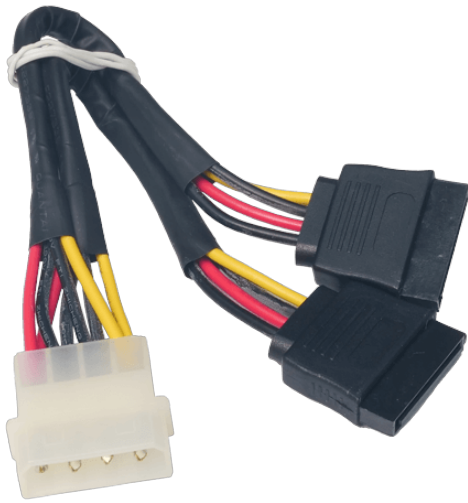

# 32102-000100-200-RS

SATA Power cable

## Features

- » WIRE CABLE
- » POWER CABLE
- » SERIAL ATA POWER CABLE
- » 150MM, 18AWG
- » (A)MOLEX 8981-4M P=5.08
- » (B)SATA 15P 180° X2
- » ONE PCS PKG W/ LABEL
- » RoHS

## Specifications

Description	
Description	WIRE CABLE;POWER CABLE;SERIAL ATA POWER CABLE;3;150MM;18AWG;(A)MOLEX 8981-4M P=5.08;(B)SATA 15P 180° X2;ONE PCS PKG W/ LABEL;RoHS
Dimensions	
Dimensions	Length: 150mm
Key Features	
Key Features	SATA Power cable

## Ordering Information

32102-000100-200-RS	WIRE CABLE;POWER CABLE;SERIAL ATA POWER CABLE;3;150MM;18AWG;(A)MOLEX 8981-4M P=5.08;(B)SATA 15P 180° X2;ONE PCS PKG W/ LABEL;RoHS
---------------------	---