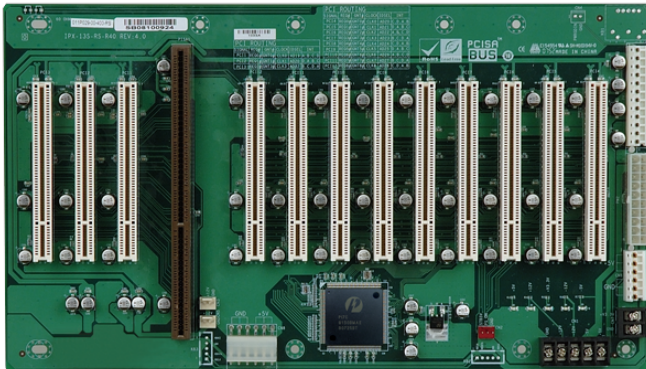

IPX-13S

13-slot backplane with twelve PCI slots

Features

- » 12 x PCI Slot
- » Support AT/ATX mode

Specifications

I/O Interface	
Expansion	12 x PCI Slot
Power	
Power Supply	Support AT/ATX mode

Ordering Information

RACK-360GW-R22	4U 14-Slot Rackmount Chassis,FP With USB,White,AT Power Switch,W/O PSU,RoHS
RACK-360GB-R22	4U 14-Slot Rackmount Chassis,FP With USB,Black,AT Power Switch,W/O PSU,RoHS
RACK-305GW-R22	4U 14-Slot Rackmount Chassis,White,AT Power Switch,W/O PSU,RoHS
RACK-305GB-R22	4U 14-Slot Rackmount Chassis,Black,AT Power Switch,W/O PSU,RoHS
RACK-3000GW-R21	4U 14-Slot Rackmount Chassis,White,ATX Power Switch,W/O PSU,RoHS
RACK-3000GB-R21	4U 14-Slot Rackmount Chassis,Black,ATX Power Switch,W/O PSU,RoHS
IPX-13S-RS-R40	PCISA/PCI 13 Slots Backplane,PLX PCI6150HINT HB4,RoHS