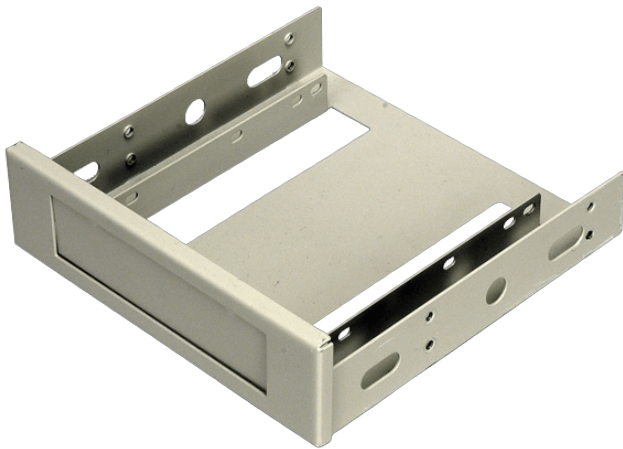

# 41411-1007C3-00-HF

5.25" External Bay to 3.5" HDD / Device Bay, White

## Features

- » Durable one piece aluminum construction
- » Compatible with any standard 5.25" external drive bay
- » Fits 1 x 3.5" device / hard drive
- » Mounting screw holes for 3.5" HDD installation
- » Compatible with any standard 3.5" HDD and 3.5" device

## Specifications

General	
Dimensions	150 x 146 x 42 (L x W x H) (mm)
Material	
Material	Aluminum
Weight	
Weight	0.2 kg (Gross)
Drive Bay Space	
Drive Bay Space	One 5.25" drive bay
HDD Type	
HDD Type	internal 2.5" or 3.5" device bay
Hot Swap	
Hot Swap	No
Keylock	
Keylock	No
Signal Out	
Signal Out	No
Color	
Color	White
Interface	
Interface	SATA / IDE / SSD