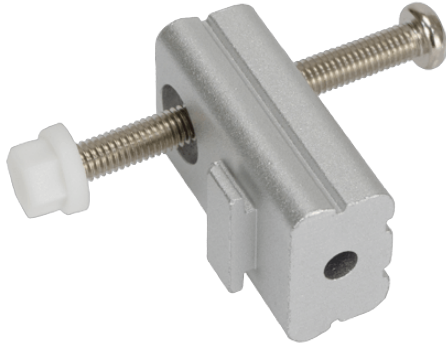

PK-S24A

A set of Panel Mounting Kit is composed of a clamp and screw

Features

Maritime Panel Mounting Kit

x12

Specifications

Dimensions	
Dimensions	222 x 432 x 252 mm
Material	
Material	Aluminum
Weight	
Weight	3.12 Kg
Key Features	
Key Features	12 mounting kits for S24A

Ordering Information

PK-S24A-R10	S24A panel mount kit, silver color, R10
-------------	---