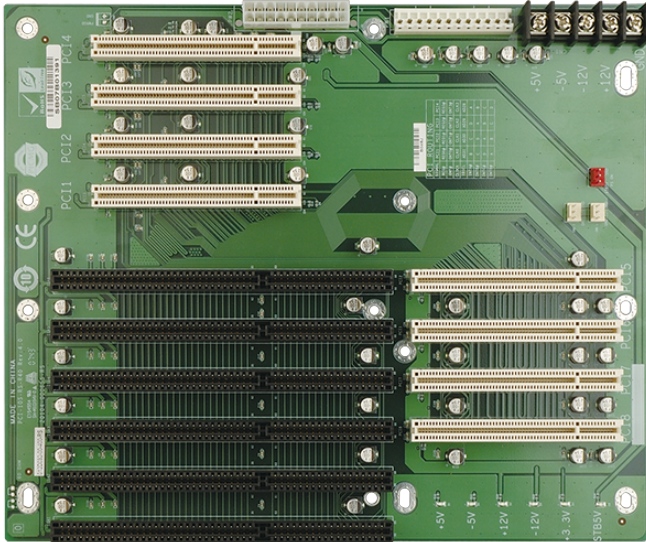

# PCI-10S

10-slot backplane with four PCI slots and five ISA slots

## Features

- » 4 x PCI Slot
- » 5 x ISA Slot

## Specifications

I/O Interface	
Expansion	4 x PCI Slot
	5 x ISA Slot
Power	
Power Supply	Support AT/ATX mode

## Ordering Information

PCI-10S-RS-R41	10-Slot 4PCI 5ISA Backplane,RoHS
PAC-125GW-R11	10-Slot Full size chassis,White,W/O PSU,RoHS