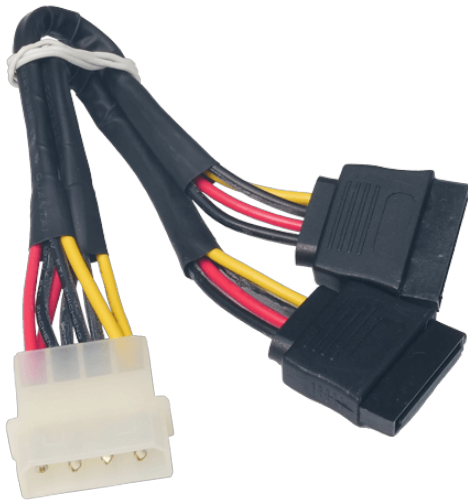

**32102-000100-200-RS**

SATA Power cable

## Features

- » WIRE CABLE
- » POWER CABLE
- » SERIAL ATA POWER CABLE
- » 150MM, 18AWG
- » (A)MOLEX 8981-4M P=5.08
- » (B)SATA 15P 180° X2
- » ONE PCS PKG W/ LABEL
- » RoHS

## Specifications

Description	
Description	WIRE CABLE;POWER CABLE;SERIAL ATA POWER CABLE;3;150MM;18AWG;(A)MOLEX 8981-4M P=5.08;(B)SATA 15P 180° X2;ONE PCS PKG W/ LABEL;RoHS
Dimensions	
Dimensions	Length: 150mm
Key Features	
Key Features	SATA Power cable

## Ordering Information

32102-000100-200-RS	WIRE CABLE;POWER CABLE;SERIAL ATA POWER CABLE;3;150MM;18AWG;(A)MOLEX 8981-4M P=5.08;(B)SATA 15P 180° X2;ONE PCS PKG W/ LABEL;RoHS
---------------------	---